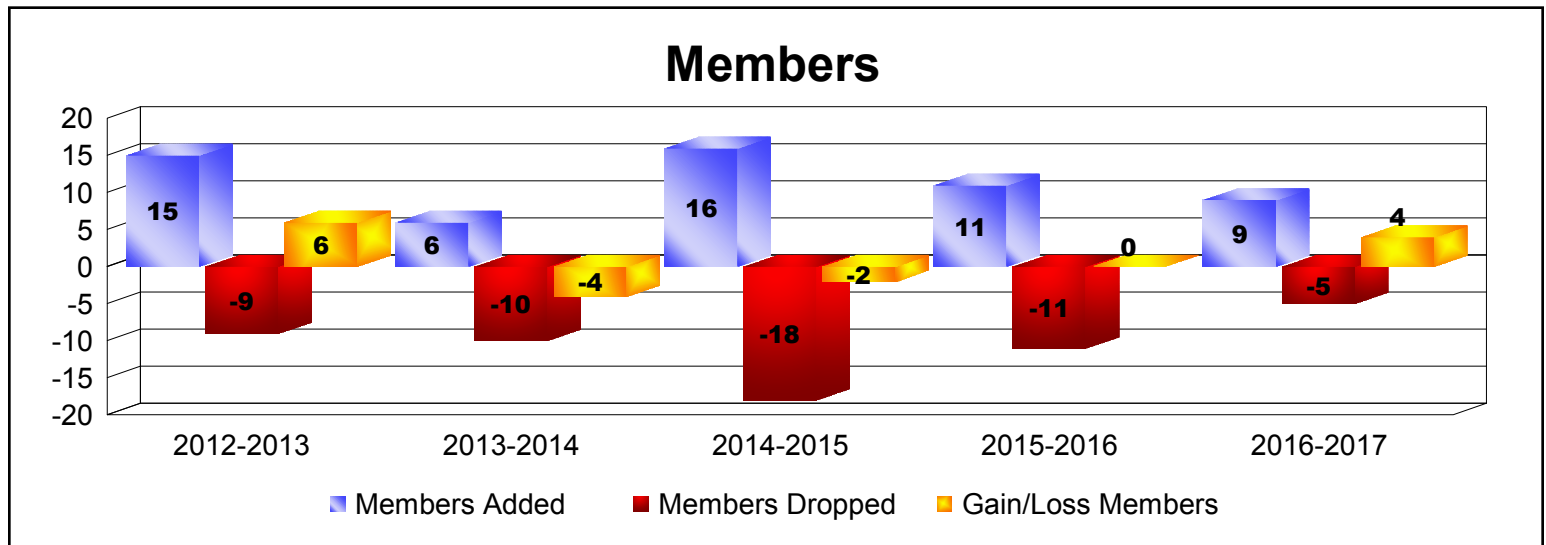

Year	New Clubs	Dropped Clubs	Gain/ Loss Clubs	New Members	Charter Members	Reinstate Members	Transfer Members	Total Member Added	Total Members Dropped	Gain/ Loss Members
2012-2013	0	0	0	14	0	1	0	15	-9	6
2013-2014	0	0	0	6	0	0	0	6	-10	-4
2014-2015	0	0	0	12	0	2	2	16	-18	-2
2015-2016	0	0	0	9	0	0	2	11	-11	0
2016-2017	0	0	0	8	0	1	0	9	-5	4
Average	0	0	0	10	0	1	1	11	-11	1

Year	New Clubs	Dropped Clubs	Gain/ Loss Clubs	New Members	Charter Members	Reinstate Members	Transfer Members	Total Member Added	Total Members Dropped	Gain/ Loss Members
2012-2013	1	-1	0	157	44	27	19	247	-248	-1
2013-2014	1	-1	0	196	86	23	10	315	-184	131
2014-2015	1	-4	-3	161	26	8	18	213	-392	-179
2015-2016	2	-3	-1	132	47	24	19	222	-305	-83
2016-2017	3	0	3	185	99	13	7	304	-214	90
Average	2	-2	0	166	60	19	15	260	-269	-8