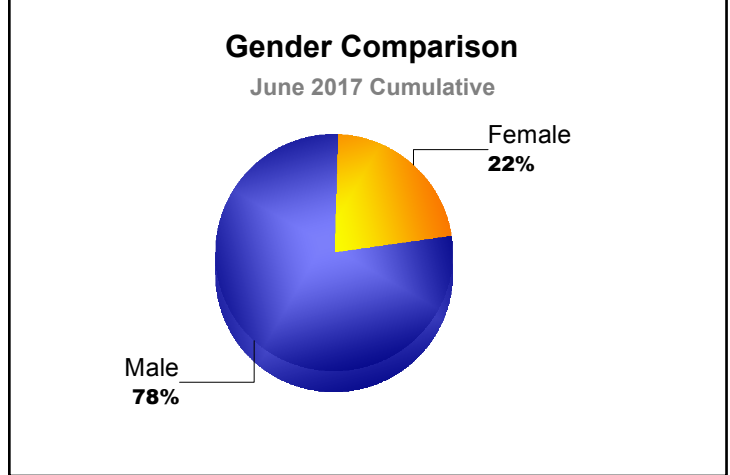

Year	New Clubs	Dropped Clubs	Gain/ Loss Clubs	New Members	Charter Members	Reinstate Members	Transfer Members	Total Member Added	Total Members Dropped	Gain/ Loss Members
2012-2013	0	0	0	14	0	1	0	15	-9	6
2013-2014	0	0	0	6	0	0	0	6	-10	-4
2014-2015	0	0	0	12	0	2	2	16	-18	-2
2015-2016	0	0	0	9	0	0	2	11	-11	0
2016-2017	0	0	0	8	0	1	0	9	-5	4
Average	0	0	0	10	0	1	1	11	-11	1