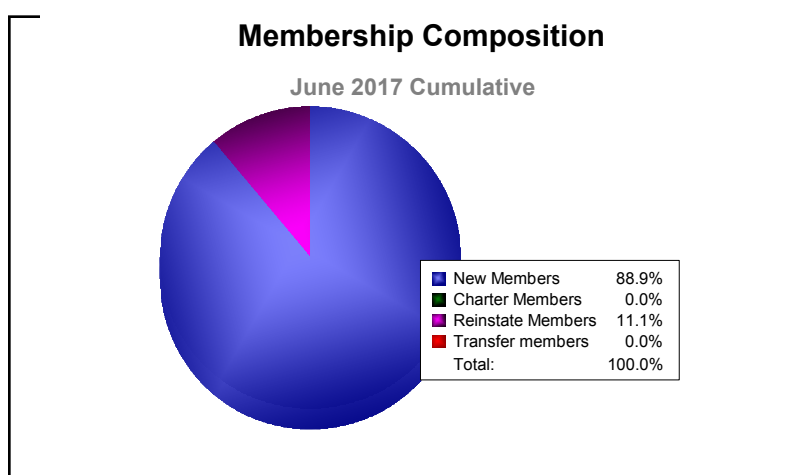

Year	New Clubs	Dropped Clubs	Gain/ Loss Clubs	New Members	Charter Members	Reinstate Members	Transfer Members	Total Member Added	Total Members Dropped	Gain/ Loss Members
2012-2013	0	0	0	14	0	1	0	15	-9	6
2013-2014	0	0	0	6	0	0	0	6	-10	-4
2014-2015	0	0	0	12	0	2	2	16	-18	-2
2015-2016	0	0	0	9	0	0	2	11	-11	0
2016-2017	0	0	0	8	0	1	0	9	-5	4
Average	0	0	0	10	0	1	1	11	-11	1